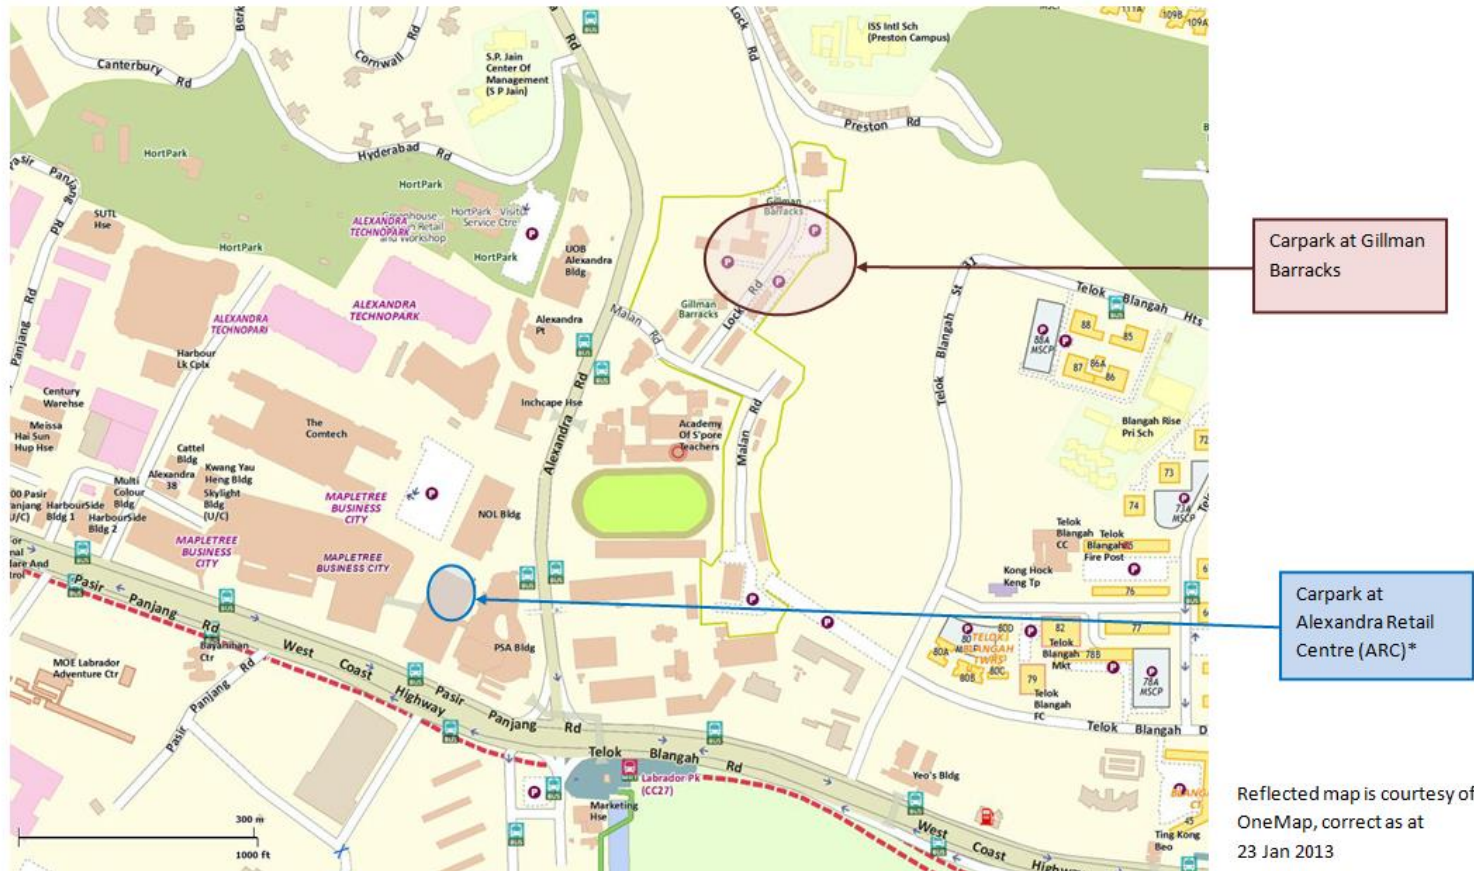

## Academy of Singapore Teachers (2 Malan Road, Singapore 109433)

Malan Road Campus is within walking distance (500 m) to Labrador Park MRT Station (Circle Line - CC27).

### Buses from other MRT stations

Queenstown MRT : 51  
Commonwealth MRT: 100  
Harbourfront MRT: 57, 61, 97, 100, 166

### Carpark Information

There are limited parking lots at Malan Road Campus. Participants are encouraged to take public transport or park at the public car parks at Gillman Barracks or Alexandra Retail Centre.