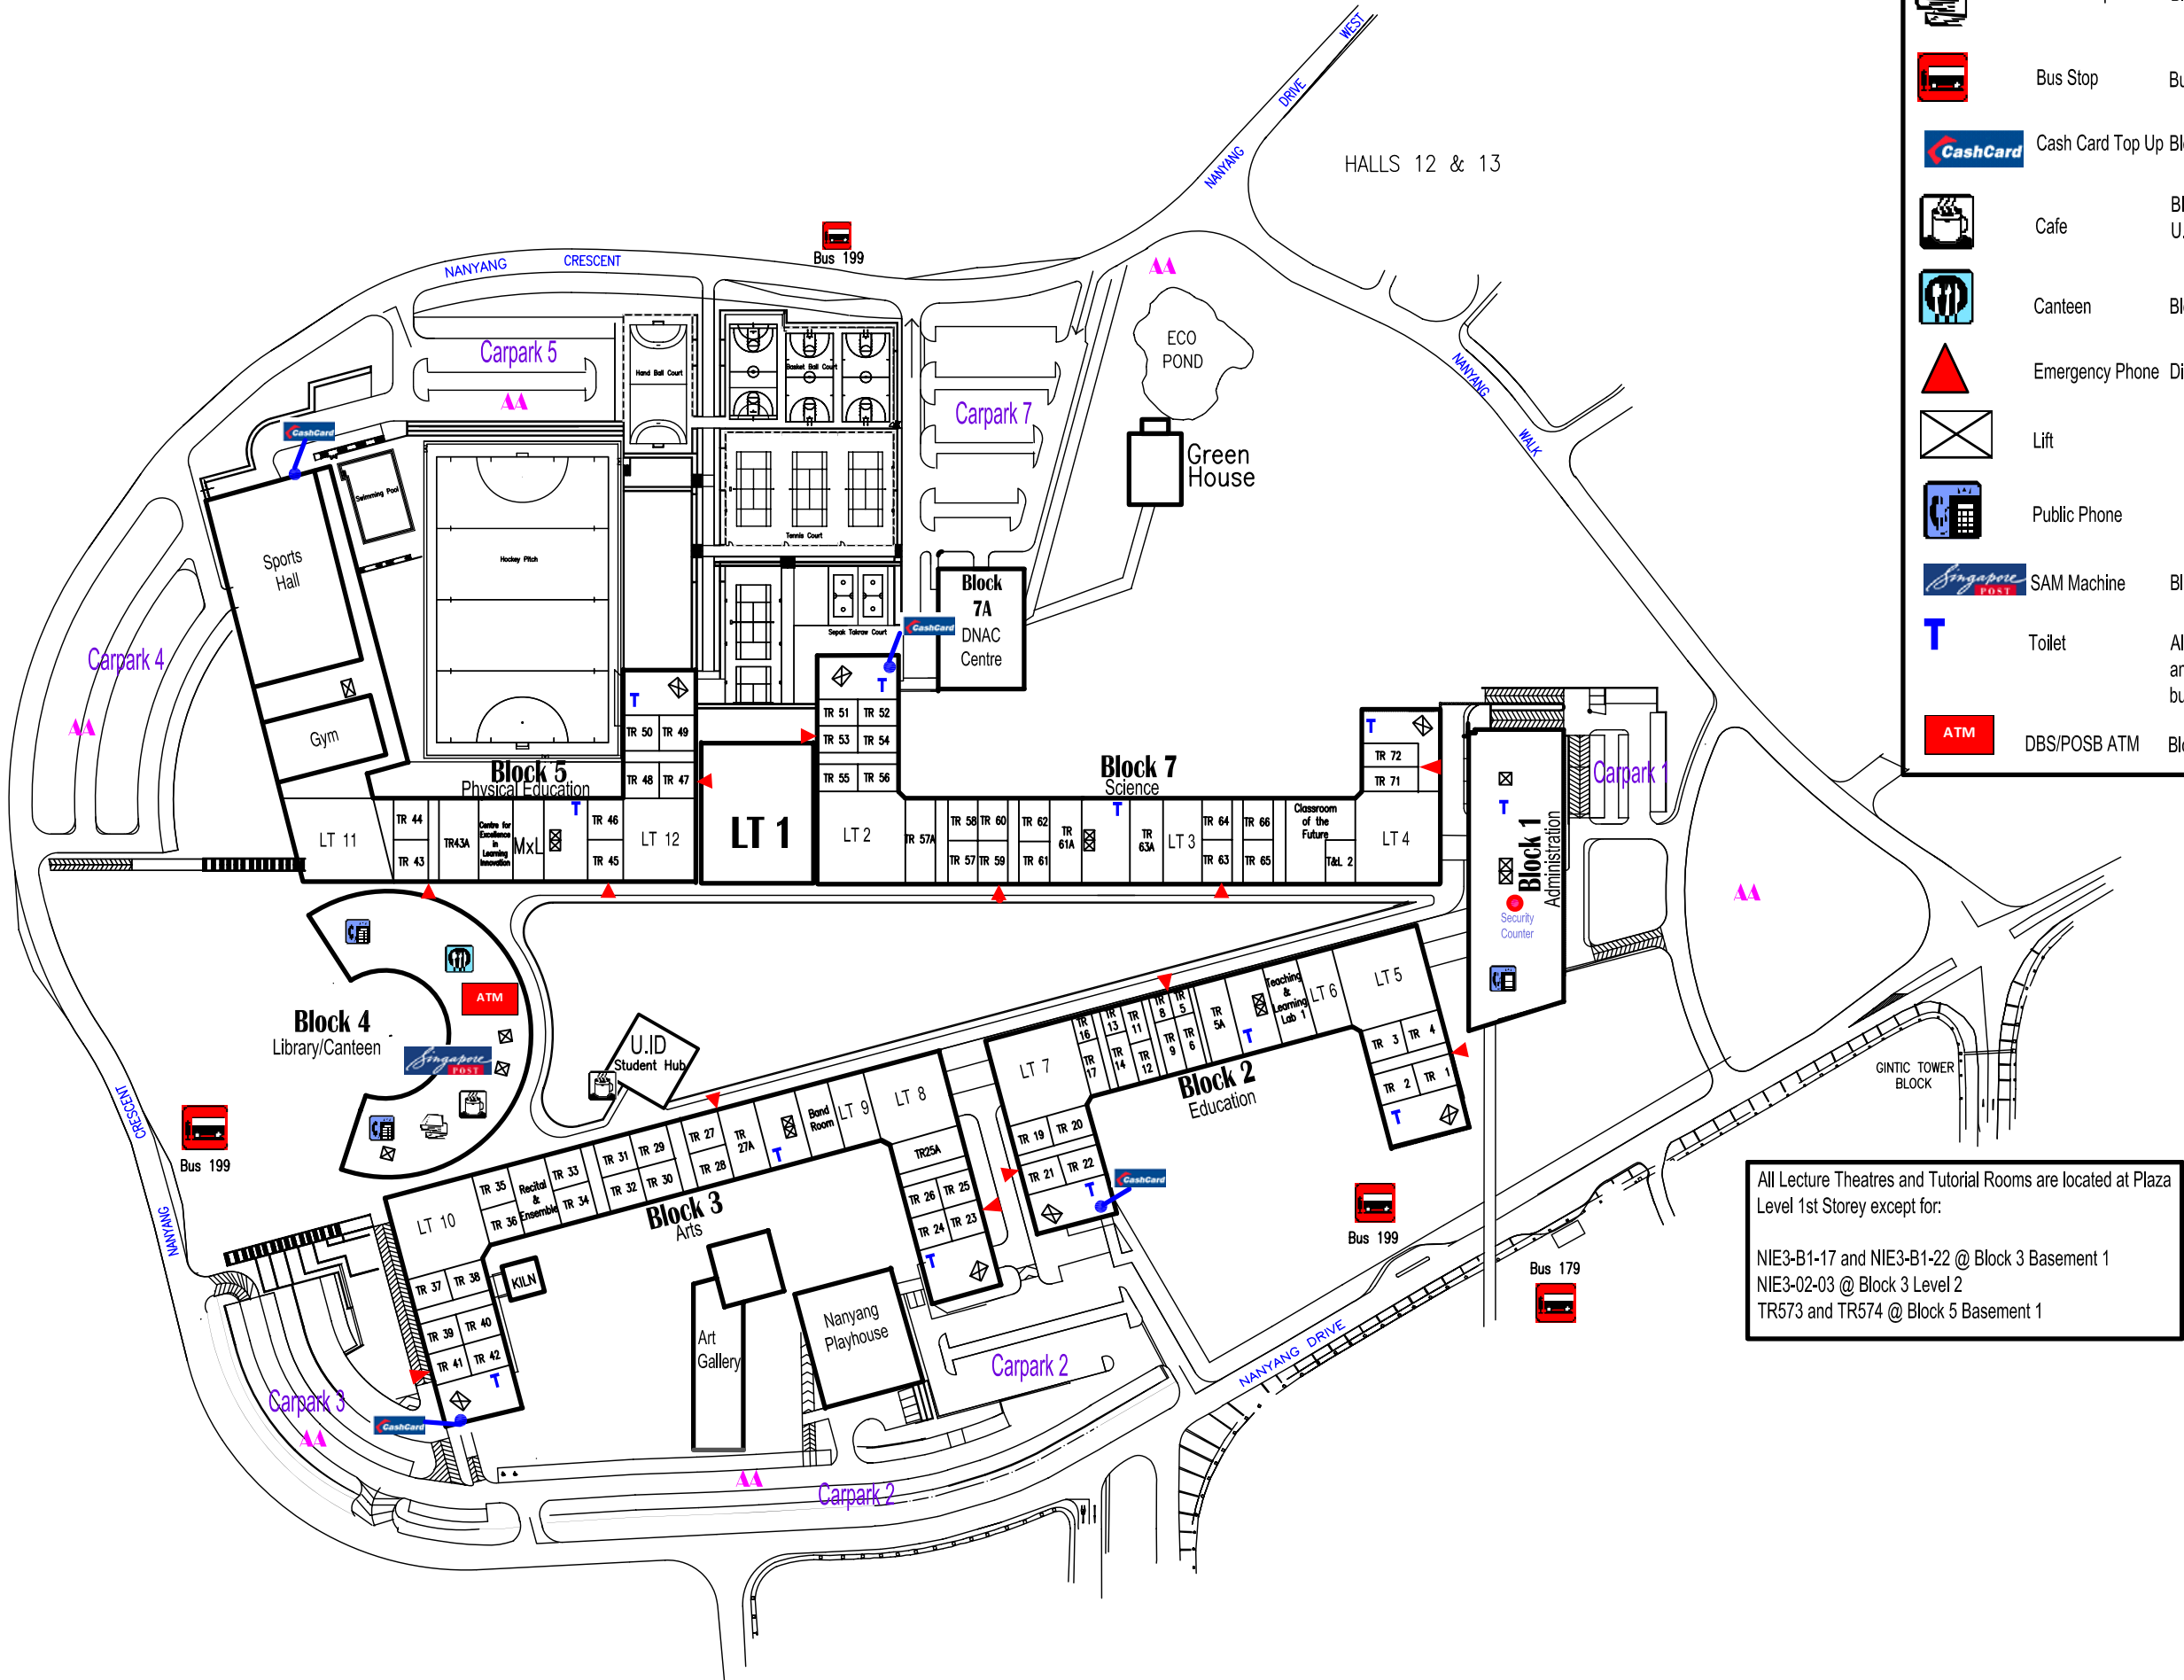

NIE Location Map

LEGEND

	Assembly Area for Emergency Evacuation
	Book Shop Block 4, Basement 1
	Bus Stop Bus Service 199 & 179
	Cash Card Top Up Block 2, 3, 5 & 7
	Cafe Block 4, Level 3 U.iD Level 1
	Canteen Block 4, Basement 1
	Emergency Phone Dial 3999 or 3000
	Lift
	Public Phone
	SAM Machine Block 4, Level 1
	Toilet All levels at lift lobby and both ends of building
	DBS/POSB ATM Block 4, Level 1

All Lecture Theatres and Tutorial Rooms are located at Plaza Level 1st Storey except for:

- NIE3-B1-17 and NIE3-B1-22 @ Block 3 Basement 1
- NIE3-02-03 @ Block 3 Level 2
- TR573 and TR574 @ Block 5 Basement 1